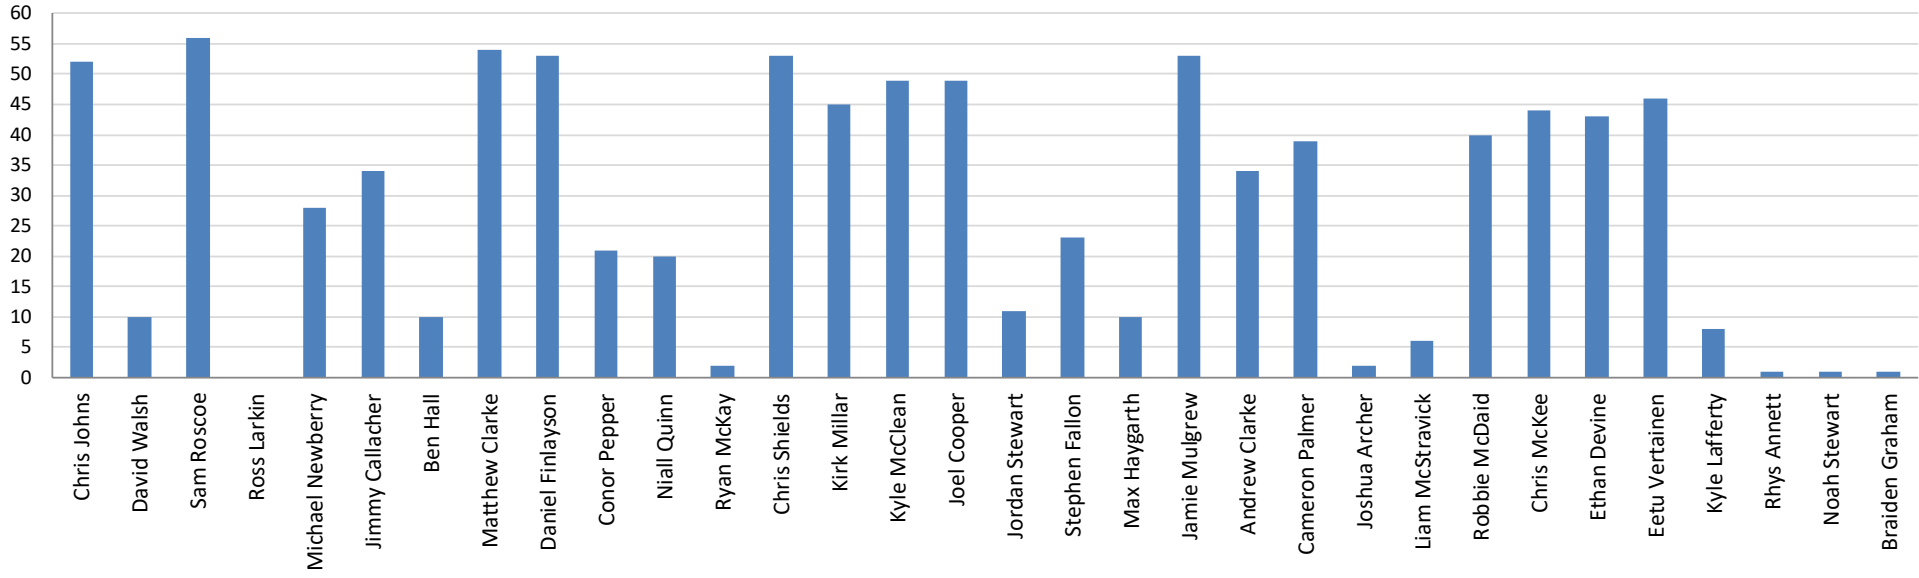

## PLAYERS - Summary

Name	Pos	No.	CAREER TOTALS Inc. 2015/16			PREVIOUS SEASONS			CURRENT SEASON TOTALS							
			A	I.S.	G	A	I.S.	G	A	I.S.	G	Ass	YC	RC		
Chris Johns	GK	1	145	1		93			52	1			1	1		
David Walsh	GK	51	18	1		8			10	1						
Sam Roscoe	CB	2	84	3	6	28	3	2	56		4		10			
Ross Larkin	CB	3	28	5	1	28	5	1								
Michael Newberry	CB	4	63	9	6	35	4	5	28	5	1		5	1		
Jimmy Callacher	CB	6	368	17	47	334	16	45	34	1	2	4	3			
Ben Hall	CB	15	22	1	1	12		1	10	1			2			
Matthew Clarke	LB	16	363	27	13	309	25	12	54	2	1	7	4			
Daniel Finlayson	RB	18	53	4	1				53	4	1	3	3			
Conor Pepper	RB	25	54	15		33	3		21	12		1	3			
Niall Quinn	LB	31	364	58	29	344	43	26	20	15	3	1				
Ryan McKay	LB	37	2	1					2	1						
Chris Shields	CM	5	93	7	15	40	1	7	53	6	8	1	13	1		
Kirk Millar	MF	7	389	85	49	344	81	43	45	4	6	16	1	1		
Kyle McClean	CM	8	114	41	6	65	15	3	49	26	3	4	3	1		
Joel Cooper	LW	9	155	13	43	106	8	26	49	5	17	13	13			
Jordan Stewart	W	10	190	61	44	179	54	44	11	7		2	3			
Stephen Fallon	CM	20	197	47	22	174	44	19	23	3	3	4	4			
Max Haygarth	W	21	10	8	1				10	8	1		1			
Jamie Mulgrew	CM	22	721	77	49	668	69	48	53	8	1	2	6			
Andrew Clarke	CM	34	52	30	10	18	12	3	34	18	7	4				
Cameron Palmer	CM	35	77	27	6	38	11	3	39	16	3	4	6			
Joshua Archer	CM	53	12	7	1	10	5	1	2	2						
Liam McStravick	W	58	6	6	2				6	6	2		1			
Robbie McDaid	CF	14	40	7	9				40	7	9	5	4			
Chris McKee	CF	17	60	28	14	16	7	6	44	21	8	8	3			
Ethan Devine	CF	19	59	48	11	16	14	5	43	34	6	4	3			
Eetu Vertainen	CF	23	56	21	23	10	3	4	46	18	19	8	6			
Kyle Lafferty	CF	28	8	3					8	3		1	3			
Rhys Annett	CF	36	1	1					1	1						
Noah Stewart	CF	56	1	1					1	1						
Braiden Graham	CF	64	1	1					1	1						
Own/Other Goals											1					
<b>SQUAD TOTALS</b>			3,810	664	409	2,912	426	304	898	238	106	93	##	4		
Updated On:		01/05/2023														

**Career appearances**

**Career goals**

Current season appearances

Current season goals

Current season disciplinary record

Percentage of Games played in (either started or as a substitute)