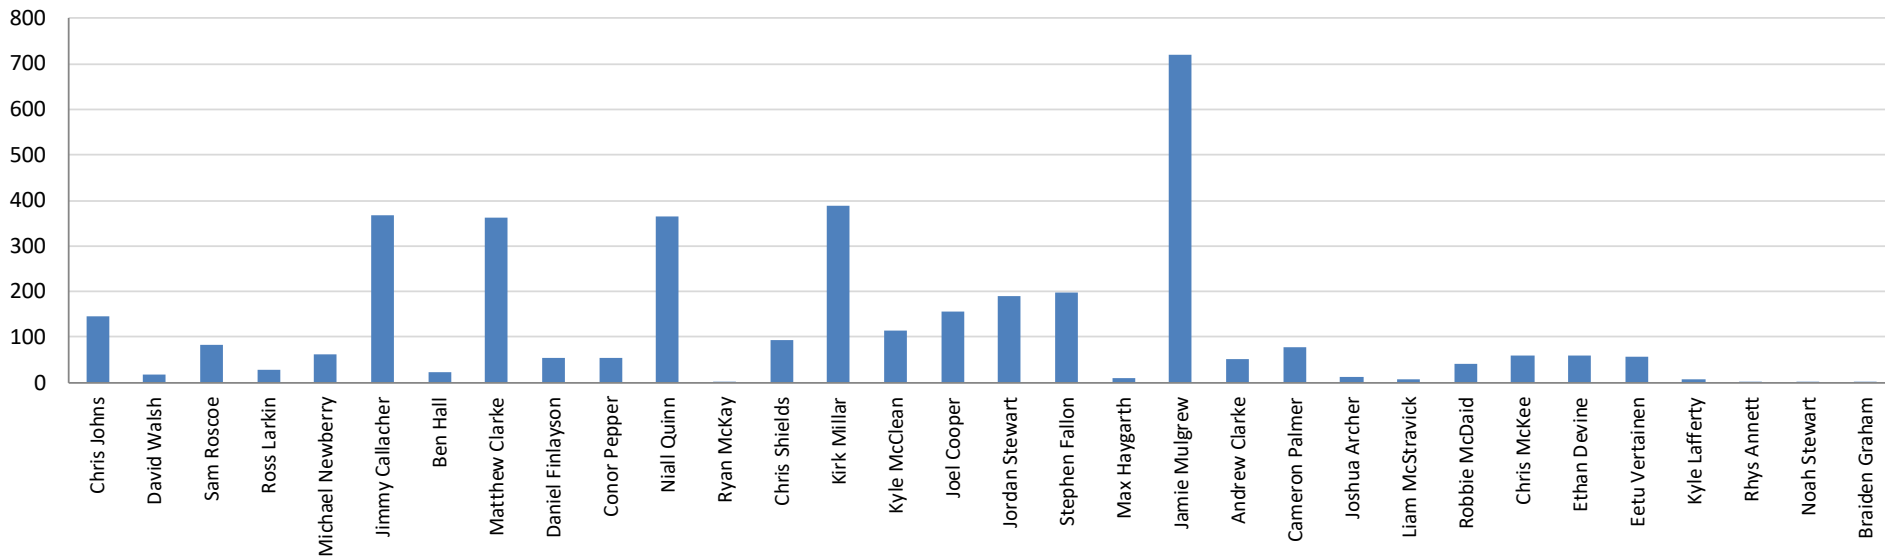

Career appearances