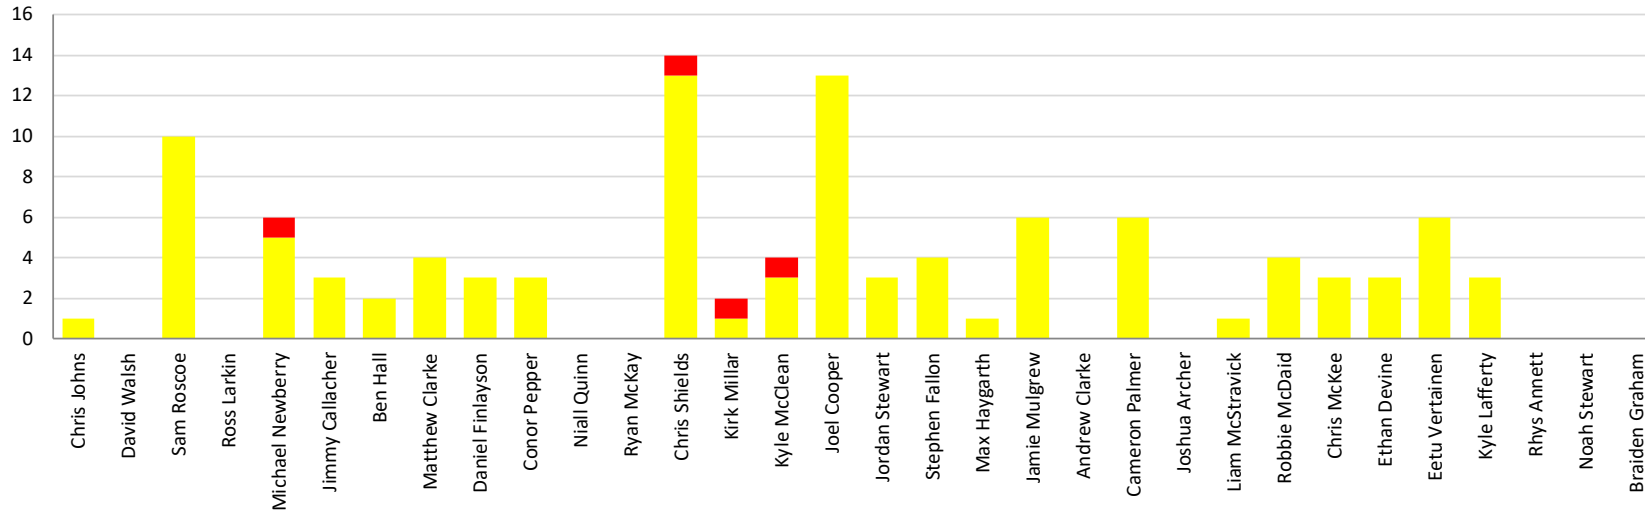

## PLAYERS - Summary

Name	Pos	No.	CAREER TOTALS Inc. 2015/16			PREVIOUS SEASONS			CURRENT SEASON TOTALS							
			A	I.S.	G	A	I.S.	G	A	I.S.	G	Ass	YC	RC		
Chris Johns	GK	1	145	1		93			52	1			1	1		
David Walsh	GK	51	18	1		8			10	1						
Sam Roscoe	CB	2	84	3	6	28	3	2	56		4		10			
Ross Larkin	CB	3	28	5	1	28	5	1								
Michael Newberry	CB	4	63	9	6	35	4	5	28	5	1		5	1		
Jimmy Callacher	CB	6	368	17	47	334	16	45	34	1	2	4	3			
Ben Hall	CB	15	22	1	1	12		1	10	1			2			
Matthew Clarke	LB	16	363	27	13	309	25	12	54	2	1	7	4			
Daniel Finlayson	RB	18	53	4	1				53	4	1	3	3			
Conor Pepper	RB	25	54	15		33	3		21	12		1	3			
Niall Quinn	LB	31	364	58	29	344	43	26	20	15	3	1				
Ryan McKay	LB	37	2	1					2	1						
Chris Shields	CM	5	93	7	15	40	1	7	53	6	8	1	13	1		
Kirk Millar	MF	7	389	85	49	344	81	43	45	4	6	16	1	1		
Kyle McClean	CM	8	114	41	6	65	15	3	49	26	3	4	3	1		
Joel Cooper	LW	9	155	13	43	106	8	26	49	5	17	13	13			
Jordan Stewart	W	10	190	61	44	179	54	44	11	7		2	3			
Stephen Fallon	CM	20	197	47	22	174	44	19	23	3	3	4	4			
Max Haygarth	W	21	10	8	1				10	8	1		1			
Jamie Mulgrew	CM	22	721	77	49	668	69	48	53	8	1	2	6			
Andrew Clarke	CM	34	52	30	10	18	12	3	34	18	7	4				
Cameron Palmer	CM	35	77	27	6	38	11	3	39	16	3	4	6			
Joshua Archer	CM	53	12	7	1	10	5	1	2	2						
Liam McStravick	W	58	6	6	2				6	6	2		1			
Robbie McDaid	CF	14	40	7	9				40	7	9	5	4			
Chris McKee	CF	17	60	28	14	16	7	6	44	21	8	8	3			
Ethan Devine	CF	19	59	48	11	16	14	5	43	34	6	4	3			
Eetu Vertainen	CF	23	56	21	23	10	3	4	46	18	19	8	6			
Kyle Lafferty	CF	28	8	3					8	3		1	3			
Rhys Annett	CF	36	1	1					1	1						
Noah Stewart	CF	56	1	1					1	1						
Braiden Graham	CF	64	1	1					1	1						
Own/Other Goals											1					
<b>SQUAD TOTALS</b>			3,810	664	409	2,912	426	304	898	238	106	93	##	4		
Updated On:		01/05/2023														

**Career appearances**

**Career goals**

Current season appearances

Current season goals

Current season disciplinary record

Percentage of Games played in (either started or as a substitute)