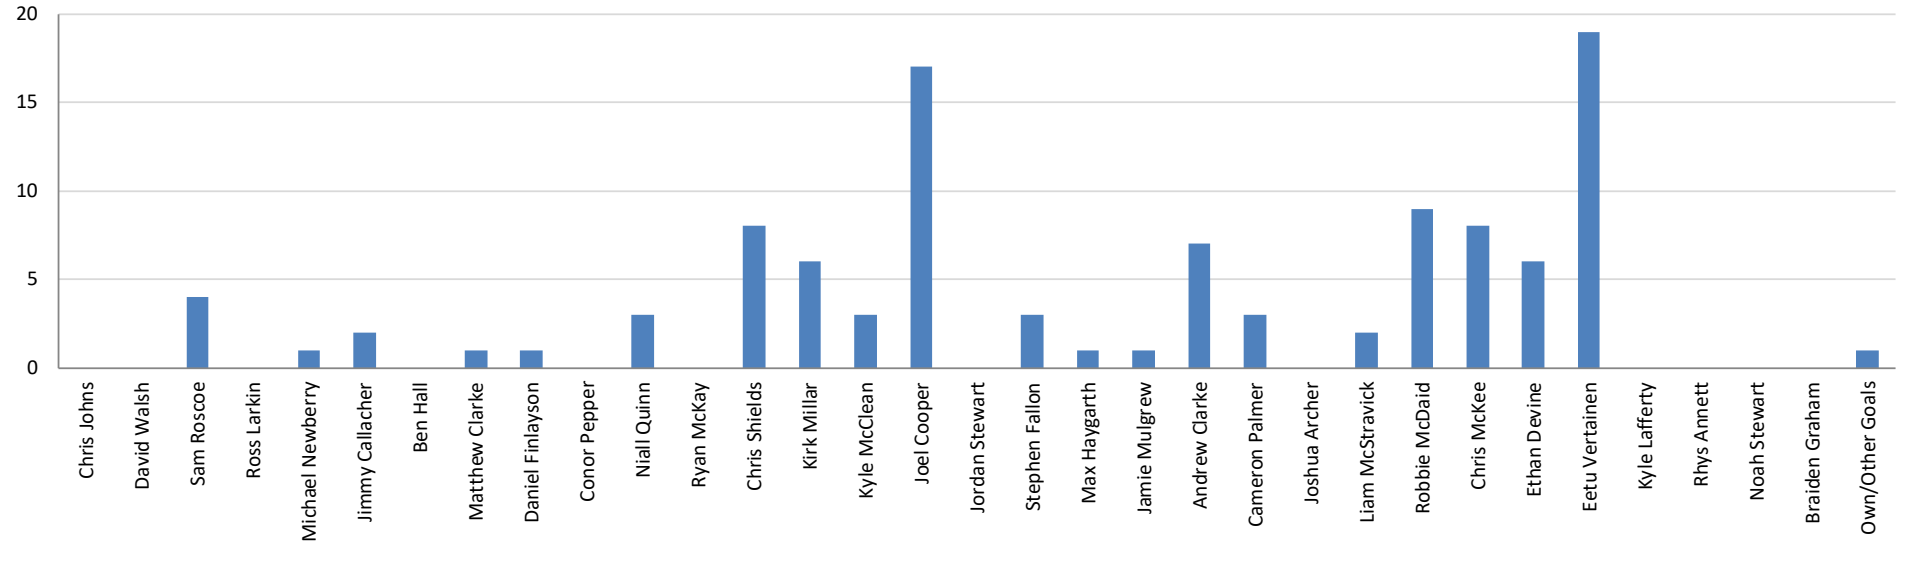

## PLAYERS - Summary

Name	Pos	No.	CAREER TOTALS Inc. 2015/16			PREVIOUS SEASONS			CURRENT SEASON TOTALS							
			A	I.S.	G	A	I.S.	G	A	I.S.	G	Ass	YC	RC		
Chris Johns	GK	1	145	1		93			52	1			1	1		
David Walsh	GK	51	18	1		8			10	1						
Sam Roscoe	CB	2	84	3	6	28	3	2	56		4		10			
Ross Larkin	CB	3	28	5	1	28	5	1								
Michael Newberry	CB	4	63	9	6	35	4	5	28	5	1		5	1		
Jimmy Callacher	CB	6	368	17	47	334	16	45	34	1	2	4	3			
Ben Hall	CB	15	22	1	1	12		1	10	1			2			
Matthew Clarke	LB	16	363	27	13	309	25	12	54	2	1	7	4			
Daniel Finlayson	RB	18	53	4	1				53	4	1	3	3			
Conor Pepper	RB	25	54	15		33	3		21	12		1	3			
Niall Quinn	LB	31	364	58	29	344	43	26	20	15	3	1				
Ryan McKay	LB	37	2	1					2	1						
Chris Shields	CM	5	93	7	15	40	1	7	53	6	8	1	13	1		
Kirk Millar	MF	7	389	85	49	344	81	43	45	4	6	16	1	1		
Kyle McClean	CM	8	114	41	6	65	15	3	49	26	3	4	3	1		
Joel Cooper	LW	9	155	13	43	106	8	26	49	5	17	13	13			
Jordan Stewart	W	10	190	61	44	179	54	44	11	7		2	3			
Stephen Fallon	CM	20	197	47	22	174	44	19	23	3	3	4	4			
Max Haygarth	W	21	10	8	1				10	8	1		1			
Jamie Mulgrew	CM	22	721	77	49	668	69	48	53	8	1	2	6			
Andrew Clarke	CM	34	52	30	10	18	12	3	34	18	7	4				
Cameron Palmer	CM	35	77	27	6	38	11	3	39	16	3	4	6			
Joshua Archer	CM	53	12	7	1	10	5	1	2	2						
Liam McStravick	W	58	6	6	2				6	6	2		1			
Robbie McDaid	CF	14	40	7	9				40	7	9	5	4			
Chris McKee	CF	17	60	28	14	16	7	6	44	21	8	8	3			
Ethan Devine	CF	19	59	48	11	16	14	5	43	34	6	4	3			
Eetu Vertainen	CF	23	56	21	23	10	3	4	46	18	19	8	6			
Kyle Lafferty	CF	28	8	3					8	3		1	3			
Rhys Annett	CF	36	1	1					1	1						
Noah Stewart	CF	56	1	1					1	1						
Braiden Graham	CF	64	1	1					1	1						
Own/Other Goals											1					
<b>SQUAD TOTALS</b>			3,810	664	409	2,912	426	304	898	238	106	93	##	4		
Updated On:		01/05/2023														

**Career appearances**

**Career goals**

Current season appearances

Current season goals

Current season disciplinary record

Percentage of Games played in (either started or as a substitute)