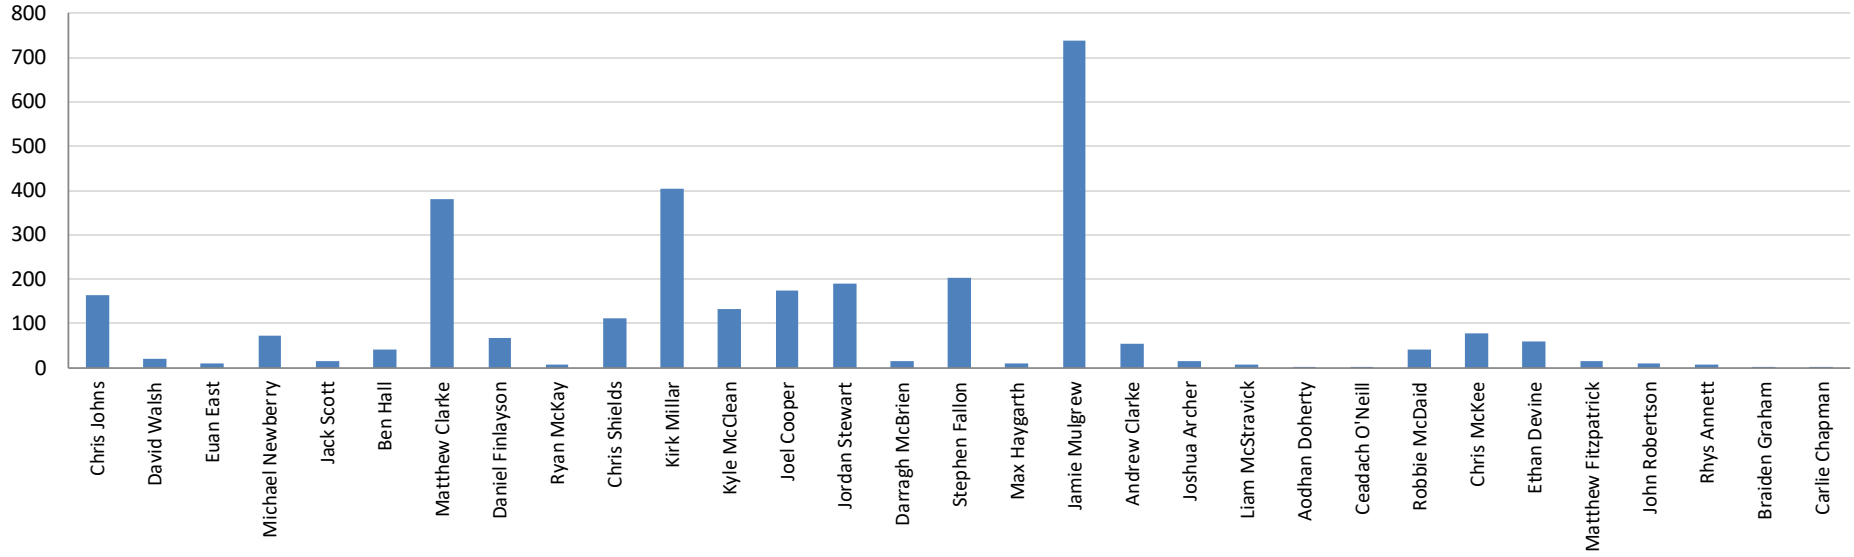

Career appearances