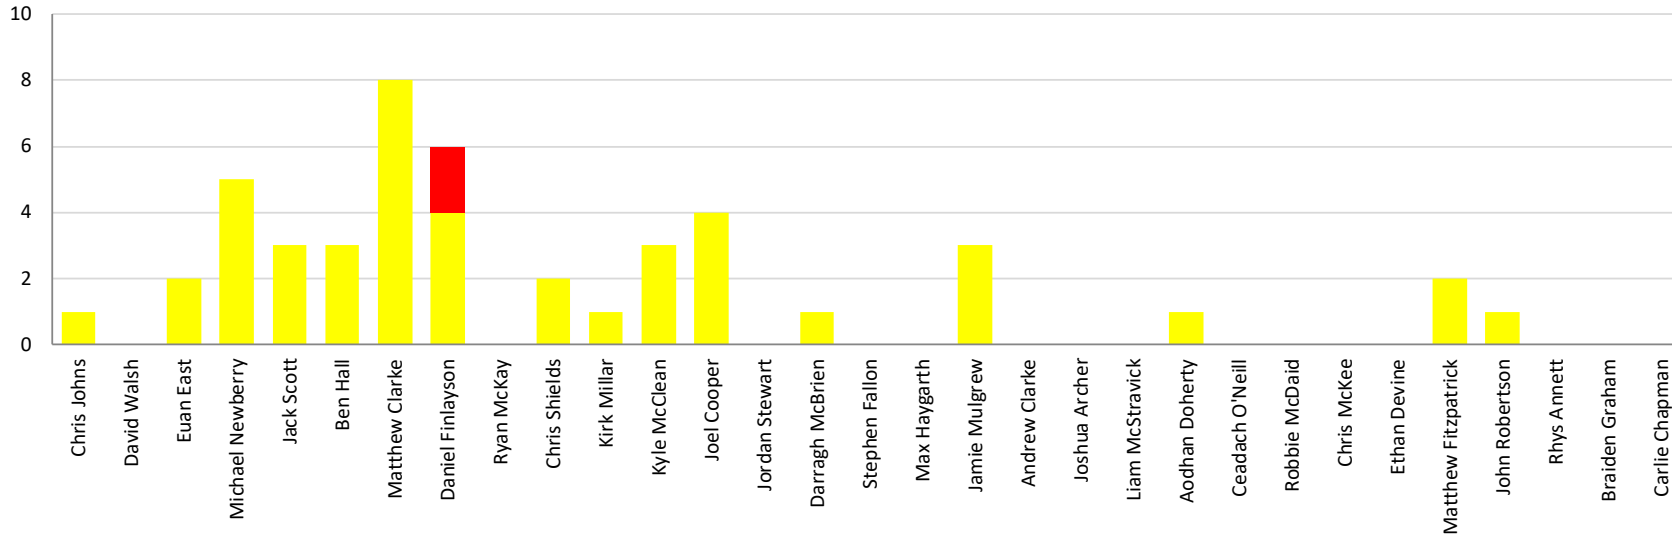

Updated On: 28/10/2023

Current season appearances

Current season goals

Current season disciplinary record

Percentage of Games played in (either started or as a substitute)