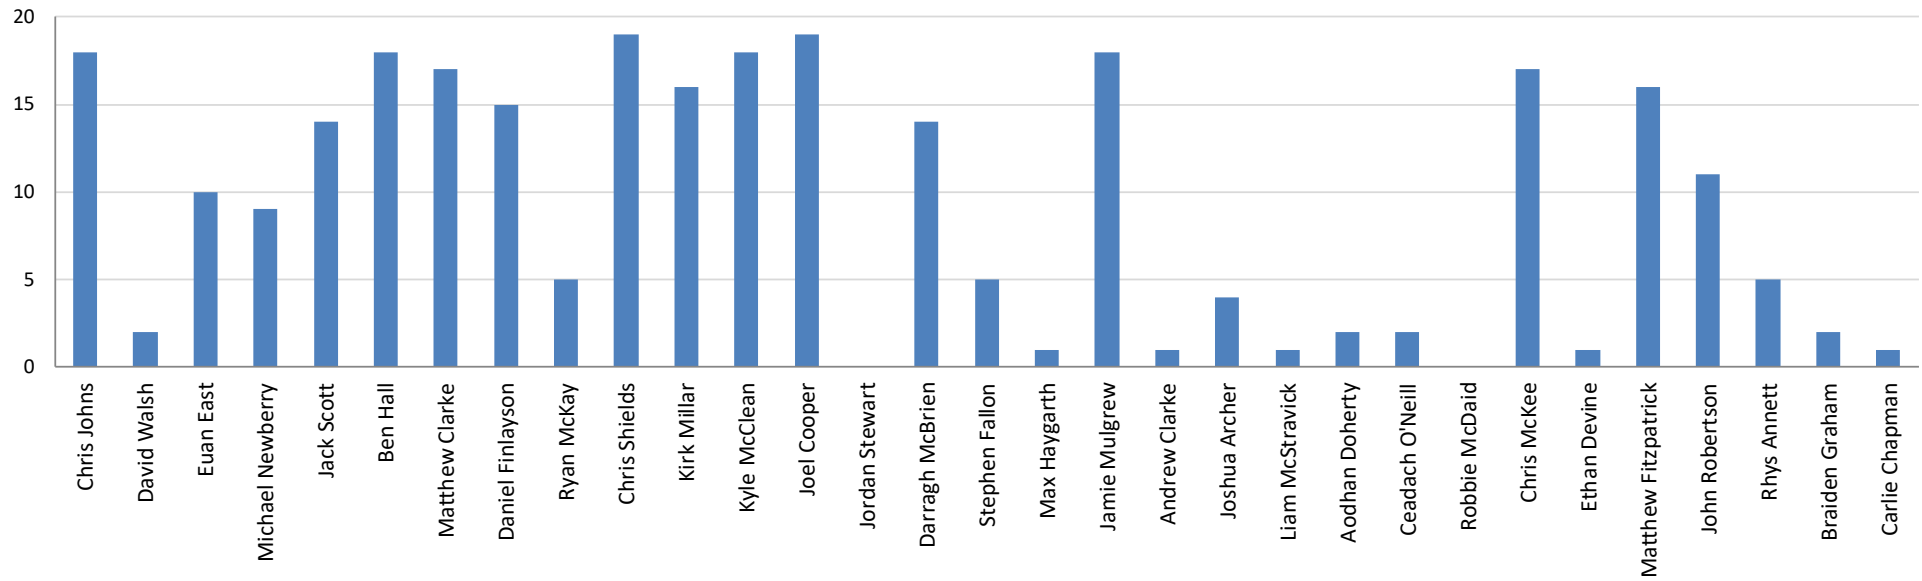

Current season appearances