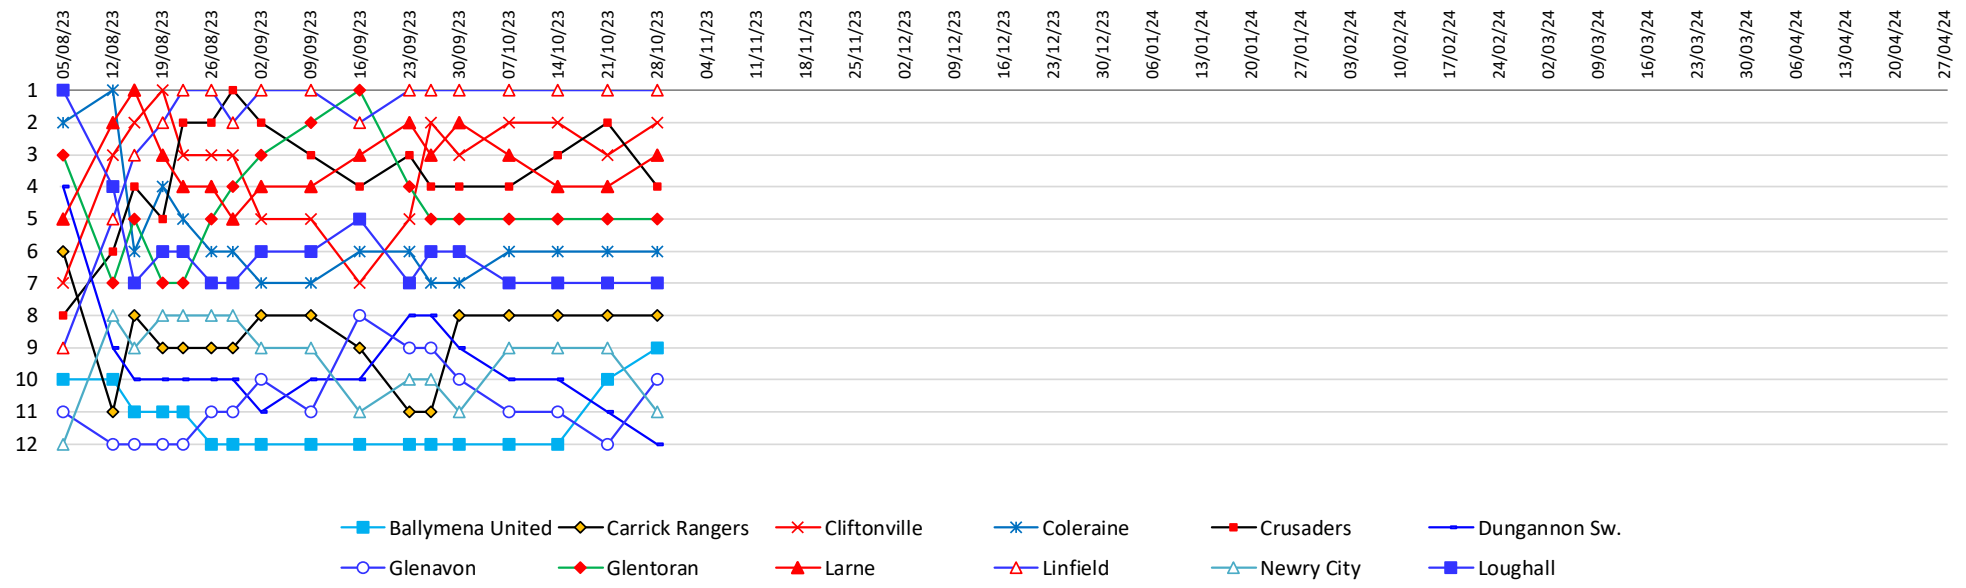

Linfield Statistics 2023/24 Season

LEAGUE TABLE

TEAM	P	W	D	L	F	A	GD	PTS
Linfield	14	12	1	1	36	14	22	37
Cliftonville	14	9	2	3	31	7	24	29
Larne	14	8	5	1	29	10	19	29
Crusaders	14	8	4	2	33	12	21	28
Glentoran	14	7	3	4	24	14	10	24
Coleraine	14	6	2	6	20	26	-6	20
Loughgall	14	5	3	6	21	27	-6	18
Carrick Rangers	14	4	1	9	17	37	-20	13
Ballymena United	14	3	1	10	9	21	-12	10
Glenavon	14	3	1	10	14	32	-18	10
Newry City	14	3	1	10	15	37	-22	10
Dungannon Swifts	14	1	6	7	17	29	-12	9

Updated: 28/10/2023

LEAGUE TABLE - ANALYSIS

TEAM	P	W	D	L	F vs A	Pts
Linfield	14	86%	7%	7%	2.57	88%
Cliftonville	14	64%	14%	21%	4.43	69%
Larne	14	57%	36%	7%	2.90	69%
Crusaders	14	57%	29%	14%	2.75	67%
Glentoran	14	50%	21%	29%	1.71	57%
Coleraine	14	43%	14%	43%	0.77	48%
Loughgall	14	36%	21%	43%	0.78	43%
Carrick Rangers	14	29%	7%	64%	0.46	31%
Ballymena United	14	21%	7%	71%	0.43	24%
Glenavon	14	21%	7%	71%	0.44	24%
Newry City	14	21%	7%	71%	0.41	24%
Dungannon Swifts	14	7%	43%	50%	0.59	21%

League Position