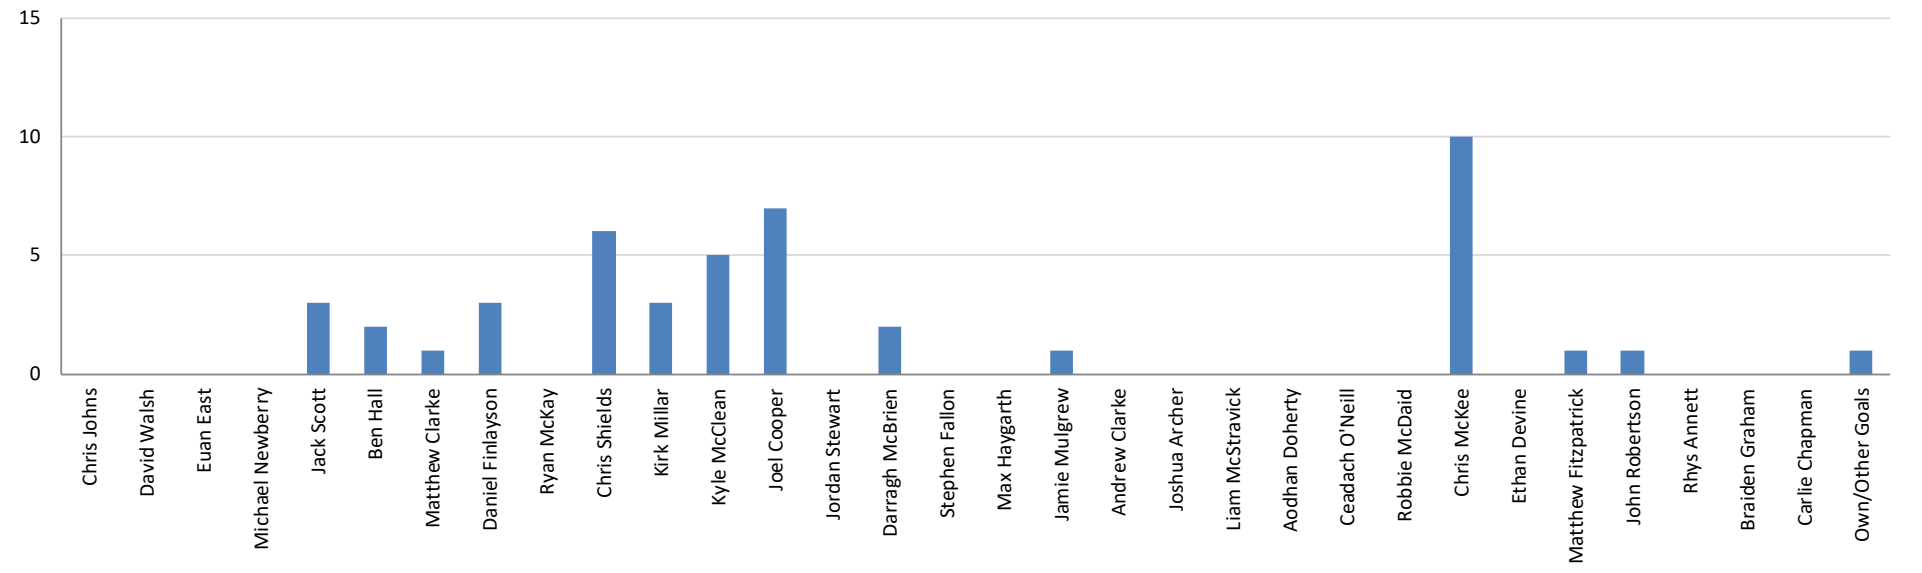

Current season goals